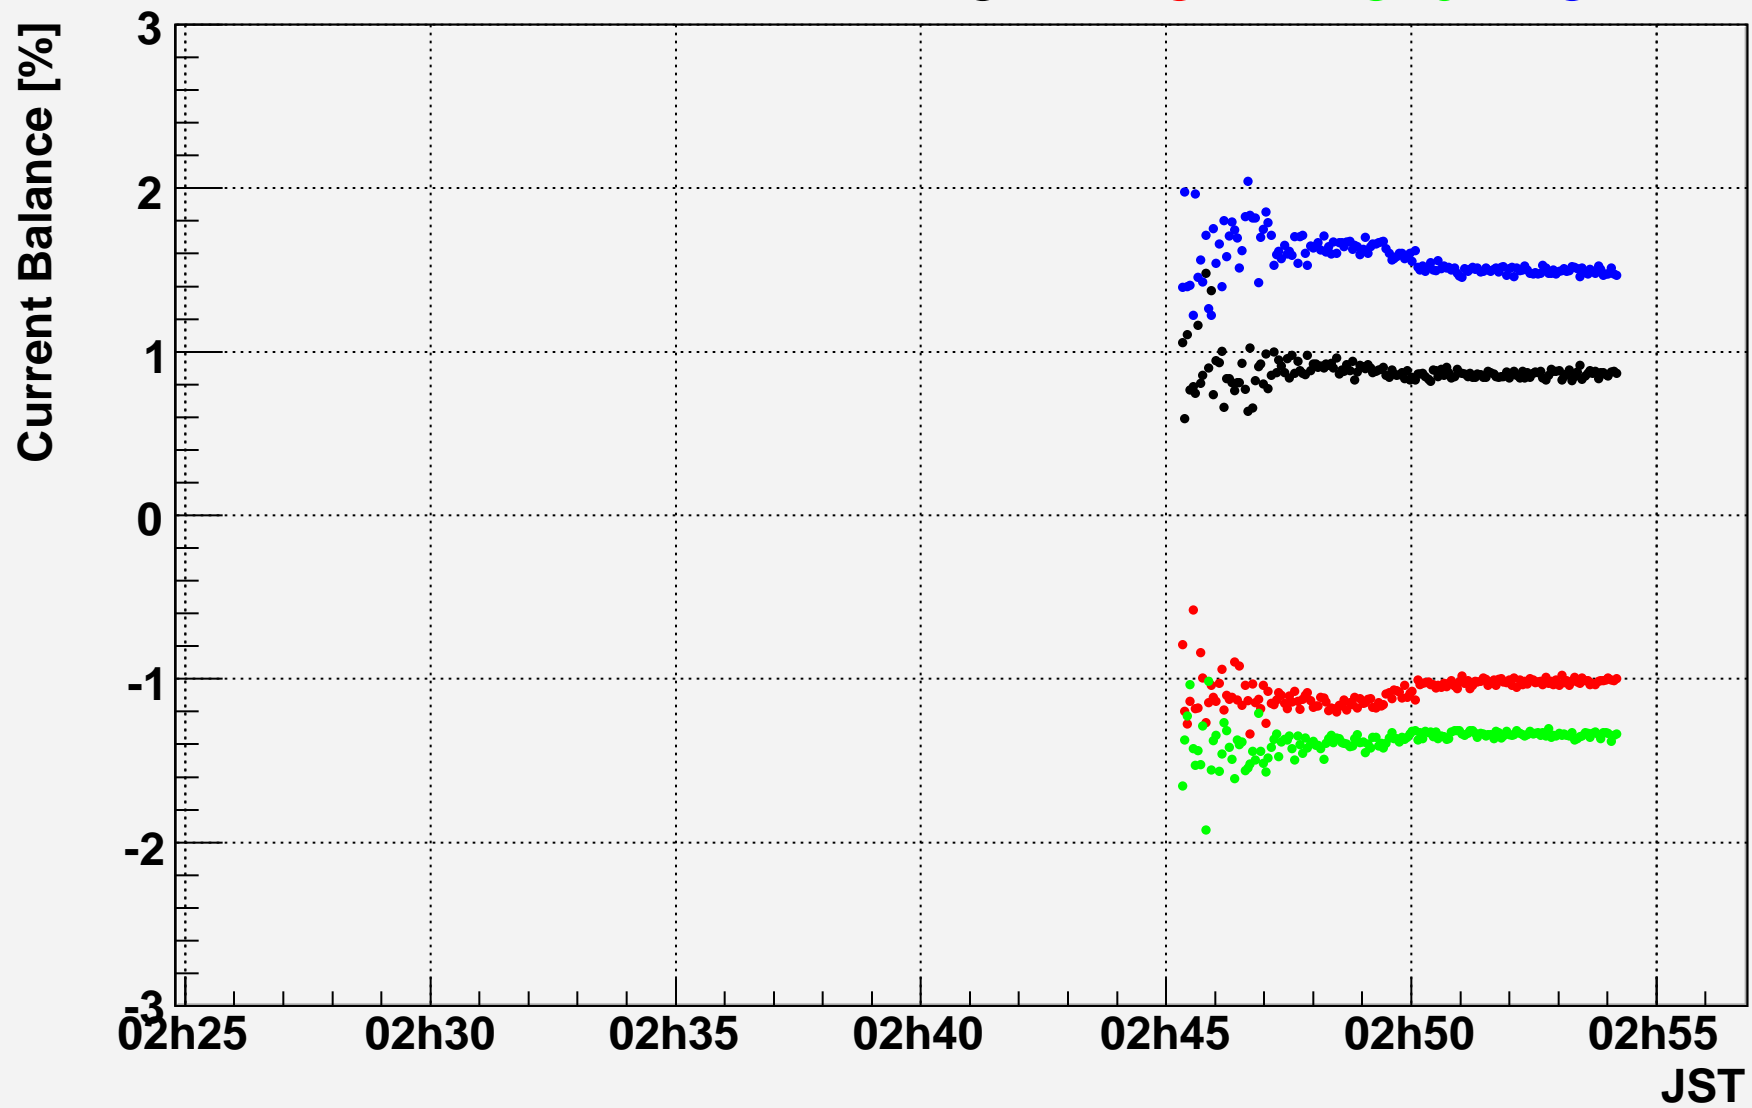

total current history

Horn1

Horn2

Horn3

total current

Horn1

Horn2

Horn3

Horn1 balance history

Ch1

Ch2

Ch3

Ch4

Horn2 balance history

Ch1

Ch2

Ch3

Ch4

Horn3 balance history

Ch1

Ch2

Ch3

Ch4

pulse timing