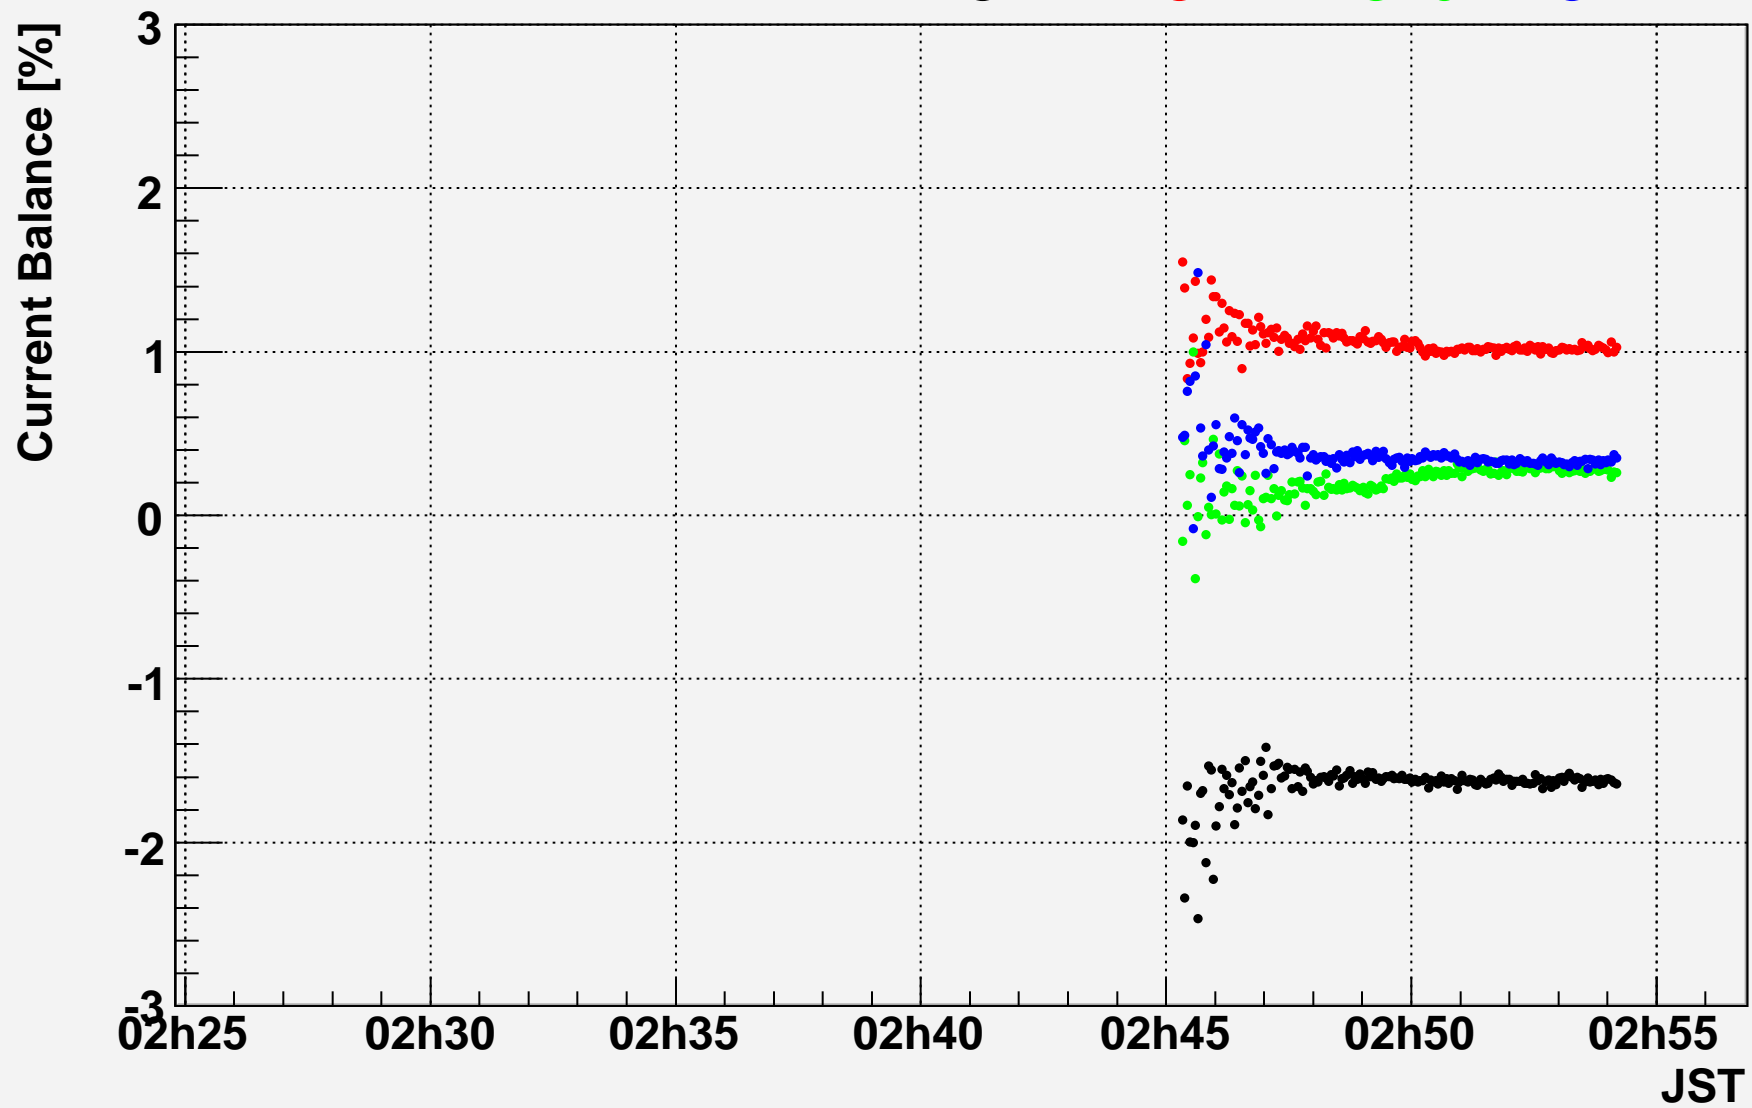

total current history

Horn1

Horn2

Horn3

total current

Horn1

Horn2

Horn3

Horn1 balance history

Ch1

Ch2

Ch3

Ch4

Horn2 balance history

Ch1

Ch2

Ch3

Ch4

Horn3 balance history

Ch1

Ch2

Ch3

Ch4

pulse timing