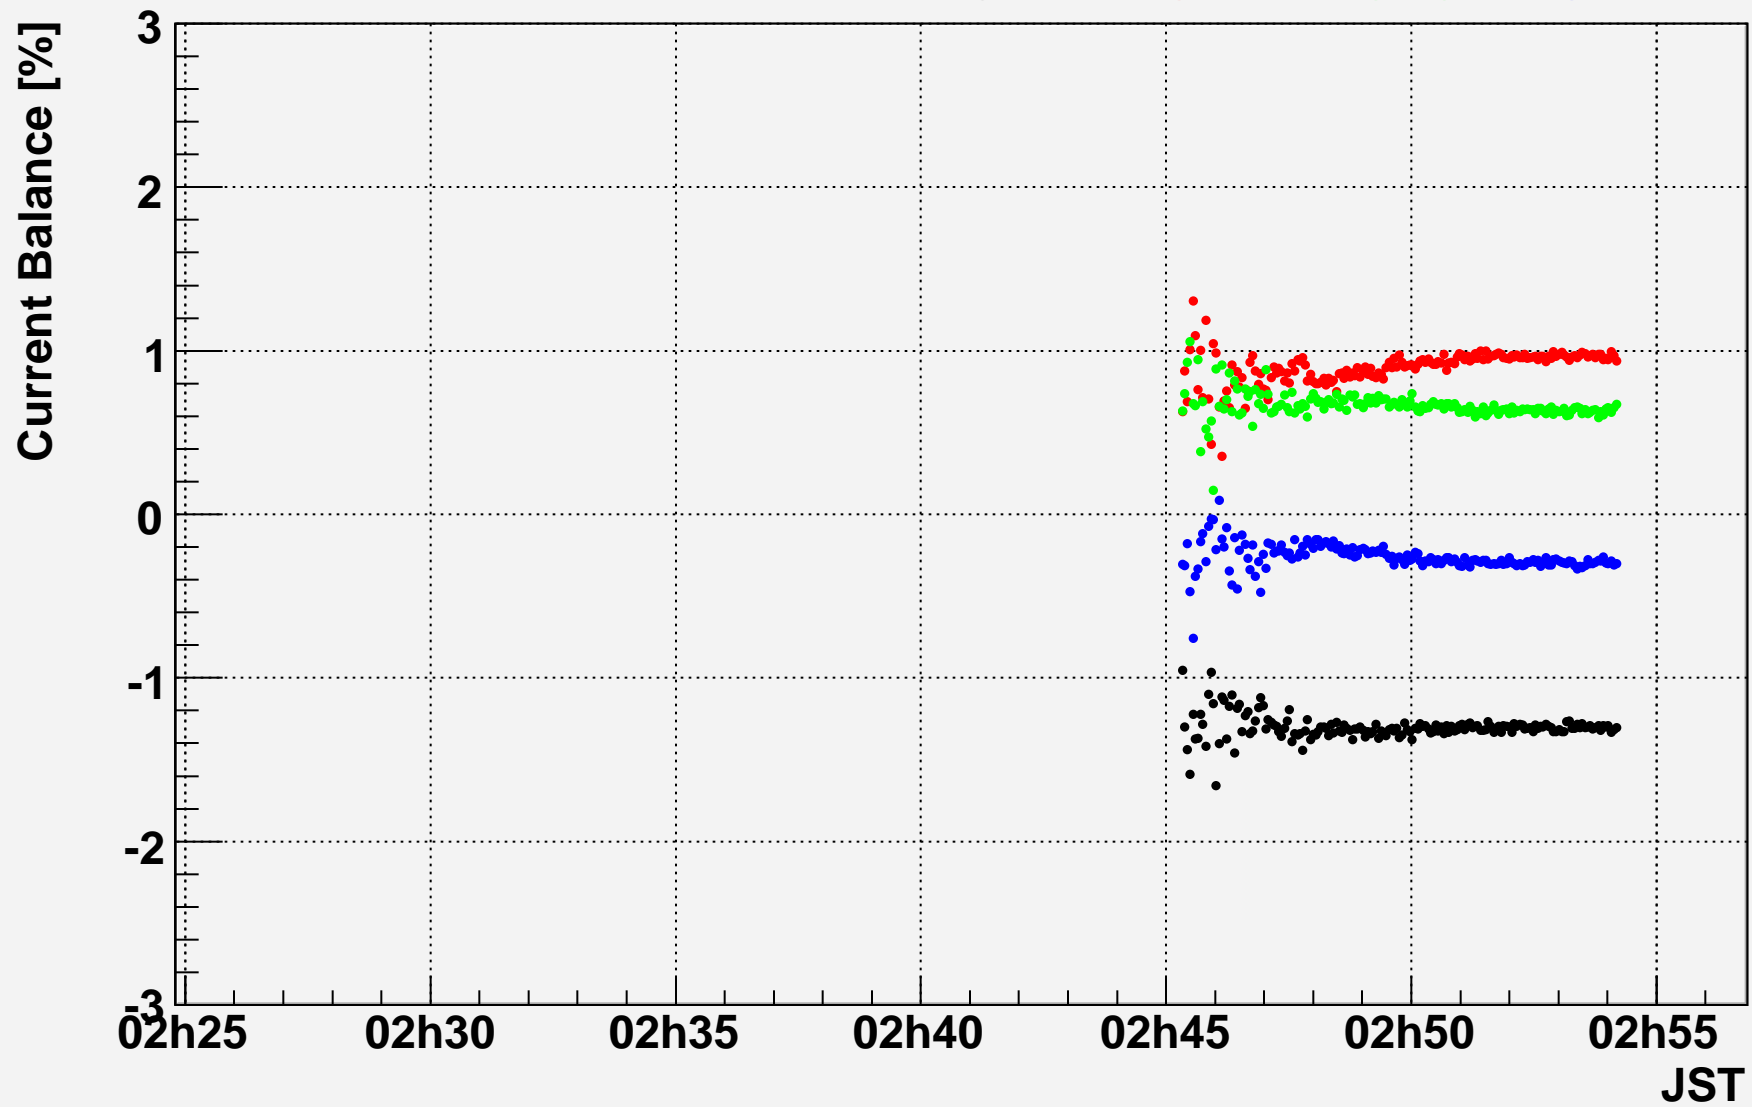

Ch3

Ch4

Horn3 balance history

Ch1

Ch2

Ch3

Ch4

pulse timing